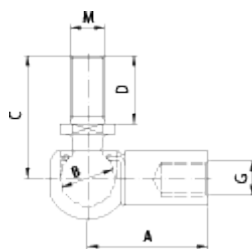

Data Sheet

Article number: 04HWX22V2

Description: Stabilus Industry Line Kuglevinkel Stainless steel AISI303/304
Type WX22V2 M5/Ø10

Measures

A = 22
B = 10
C = 23
G = M5
MxD = M8x12